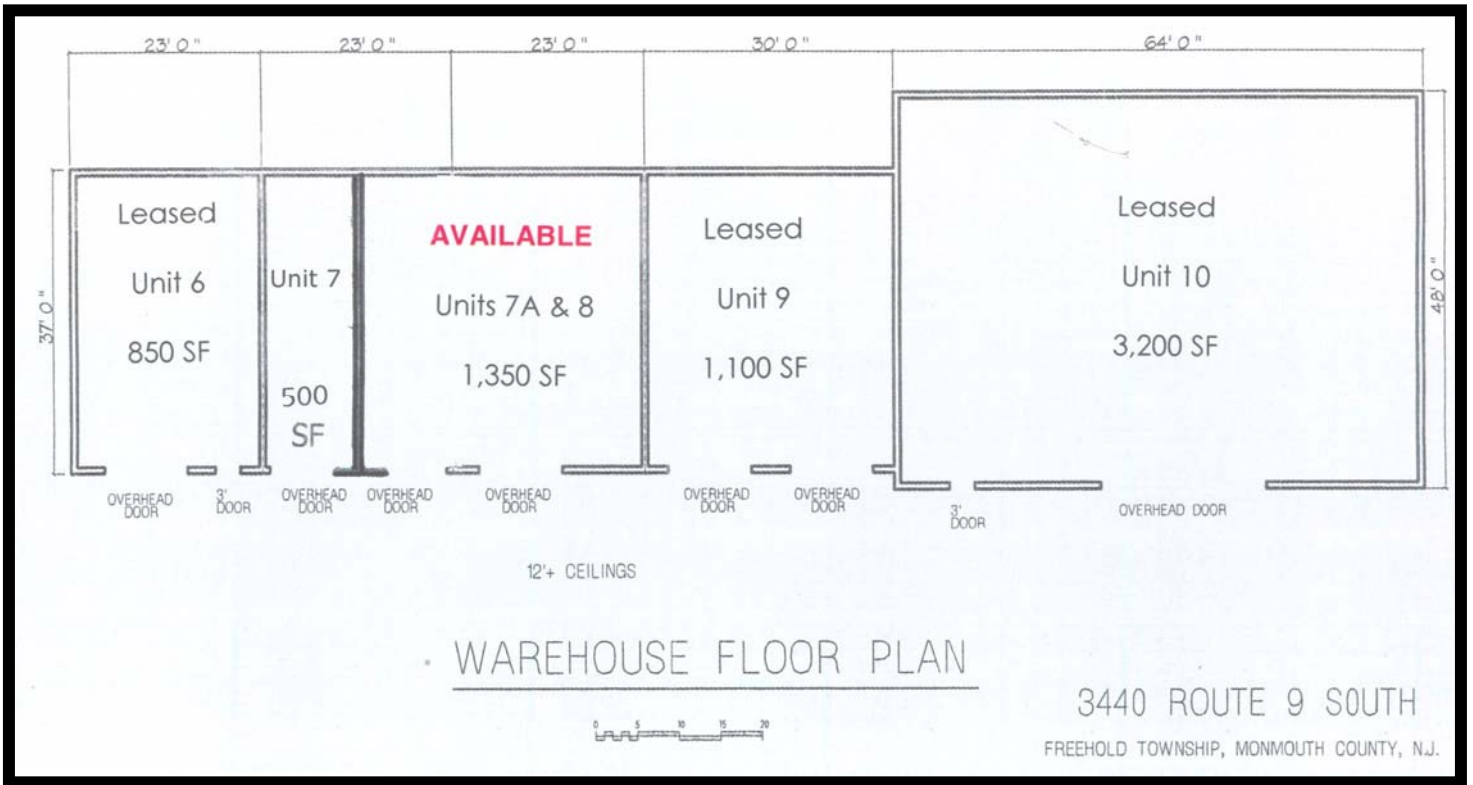

# STORAGE / WAREHOUSE SPACE

---

**Total GLA:** 26,008 Square Feet

---

**Building Size:** Front:  
19,008 Square Feet (Retail)  
Rear:  
7,000 Square Feet (Warehouse)

---

**Availability:** **Storage / Warehouse Availability:**  
**Unit 7A-8:**  
**1,350 Square Feet**

**Rear – Warehouse Space / 1,350 Square Feet Available**

**Rear Warehouse Floor Plan / 1,350 Square Feet Available:**

**Front Retail Floor Plan / no availability**